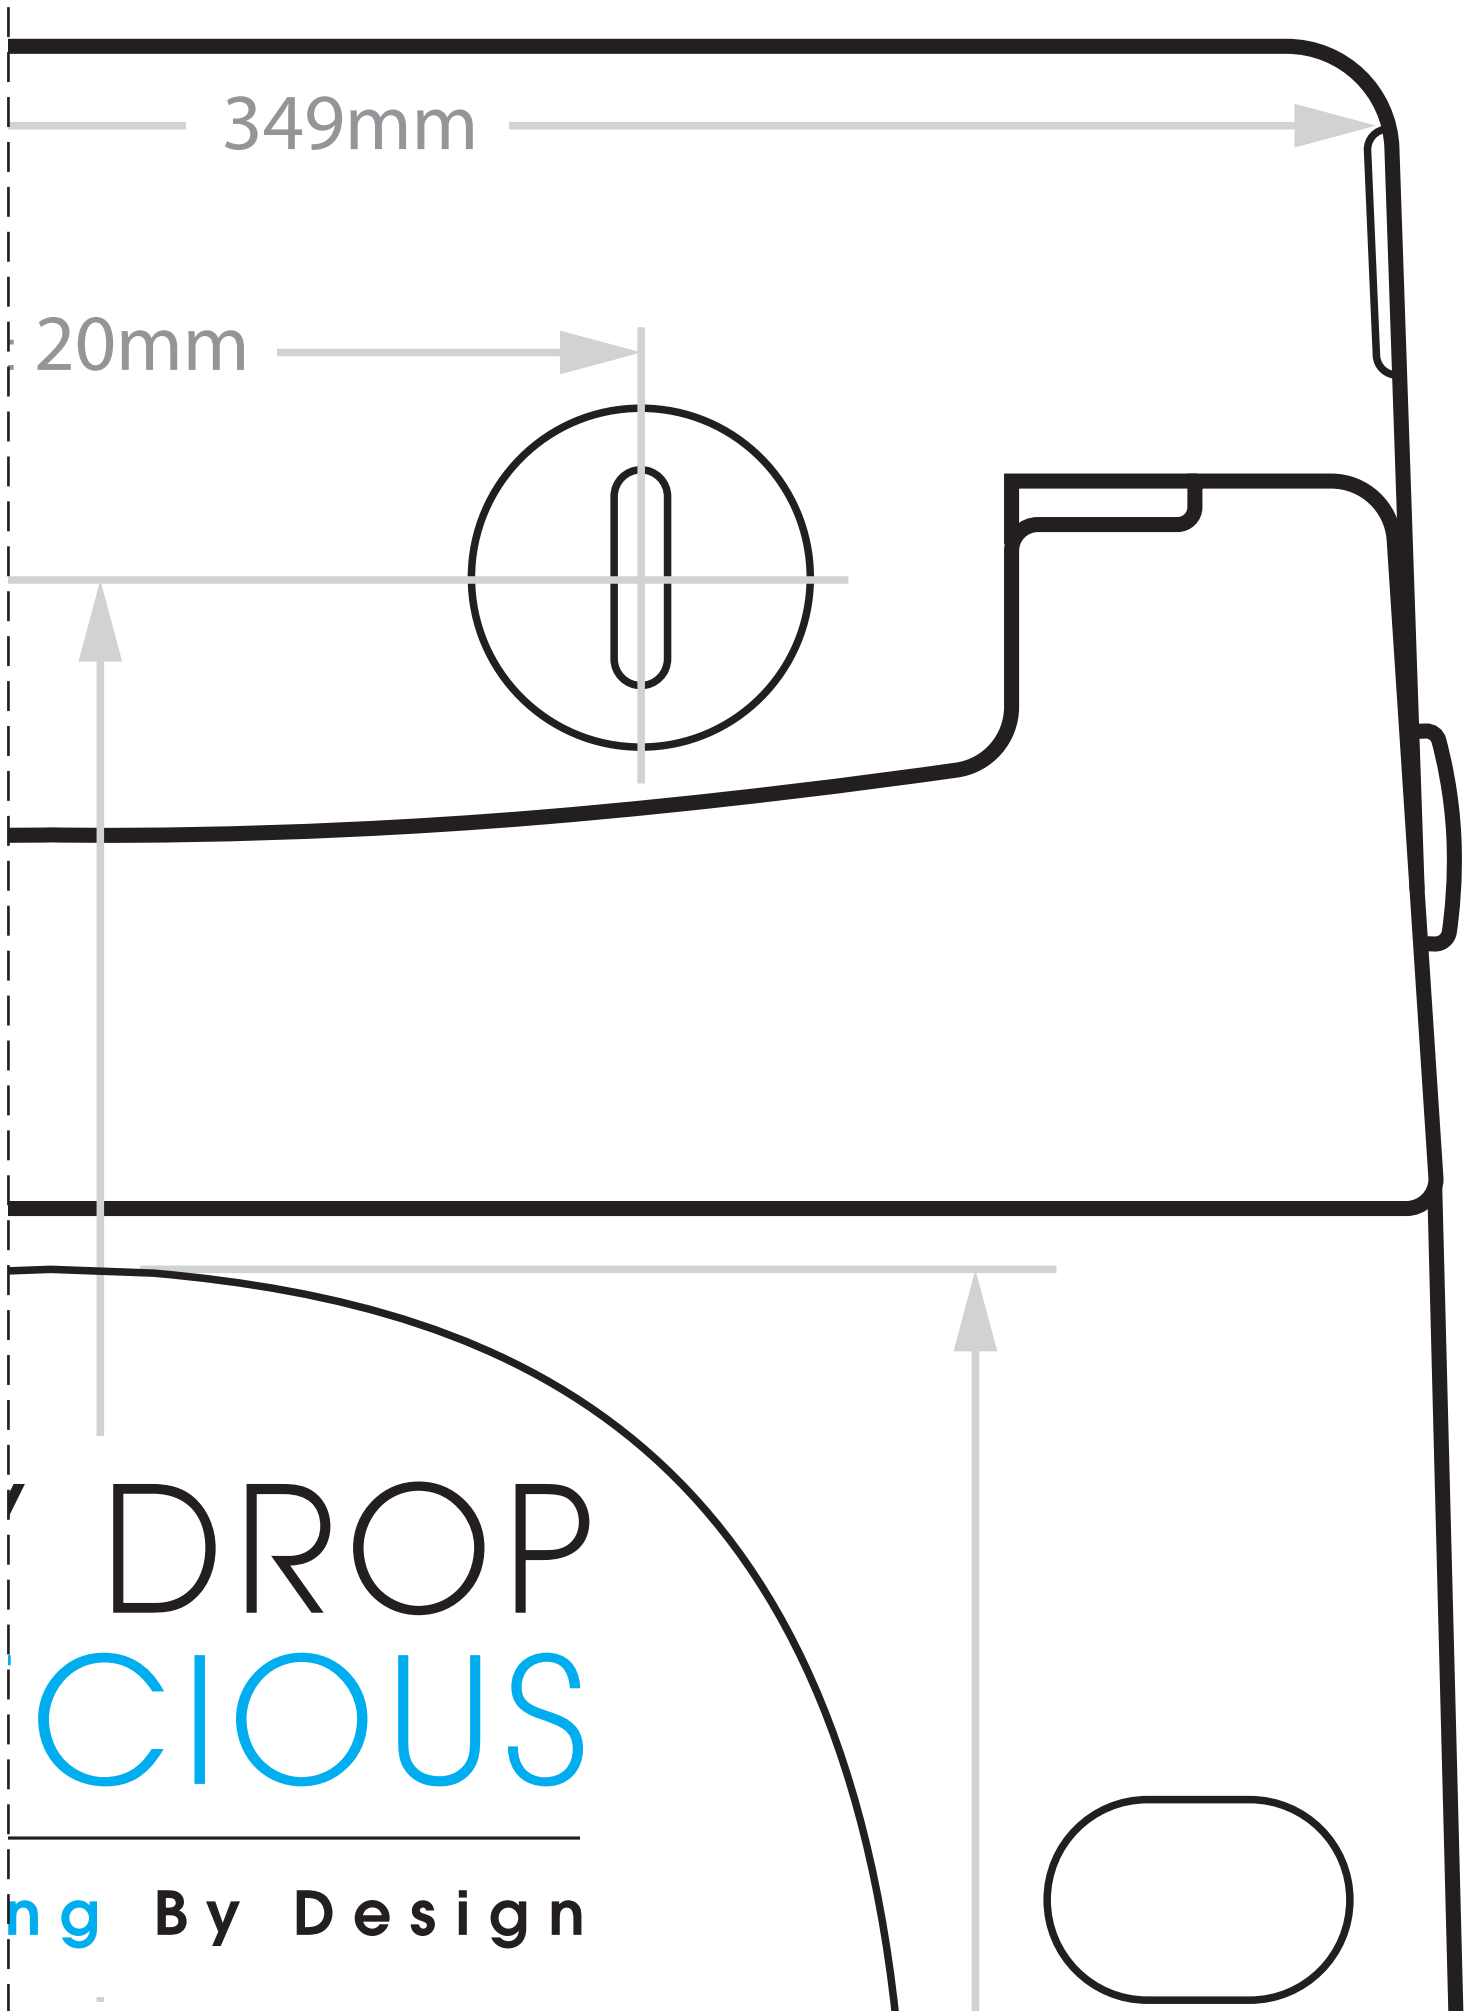

G 3/8 water connection

on/off nozzle

155 ±

EVERY
IS PRE

Water Savi

370

Tel: 0175

www.lavalinos

save@everydro

505mm

900mm

57 429 803

showertoilet.com

opisprecious.com

278mm

435 ± 10mm

225mm