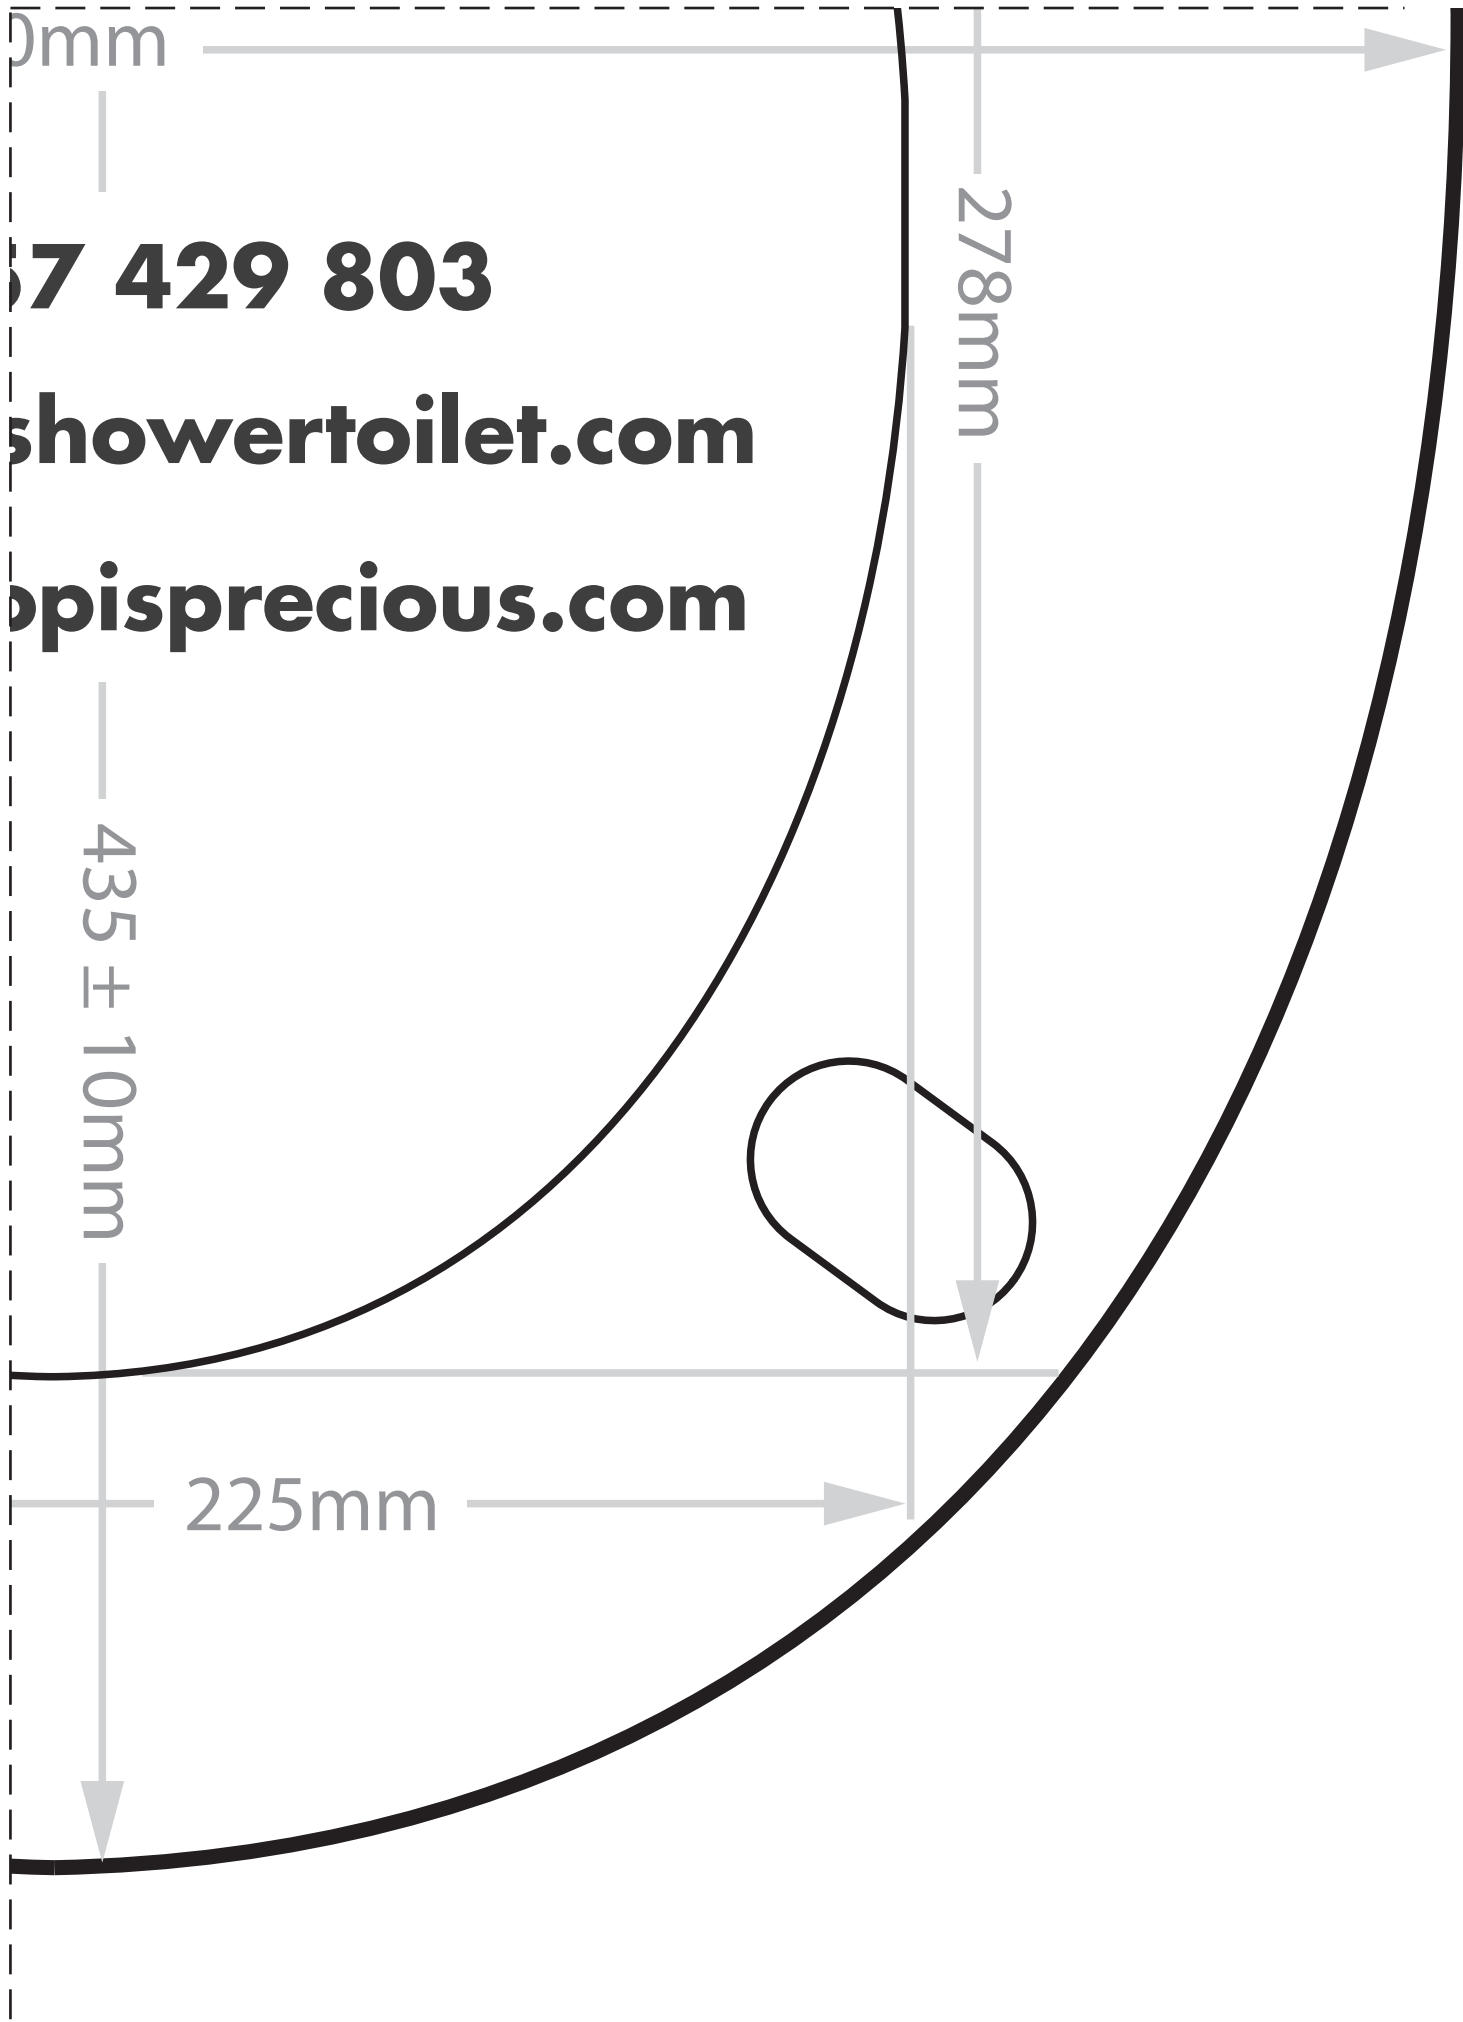

G 3/8 water connection

on/off nozzle

155 ±

EVERY
IS PRE

Water Savi

370

Tel: 0175

www.lavalinos

save@everydro

505mm

900mm

57 429 803

showertoilet.com

opisprecious.com

278mm

435 ± 10mm

225mm