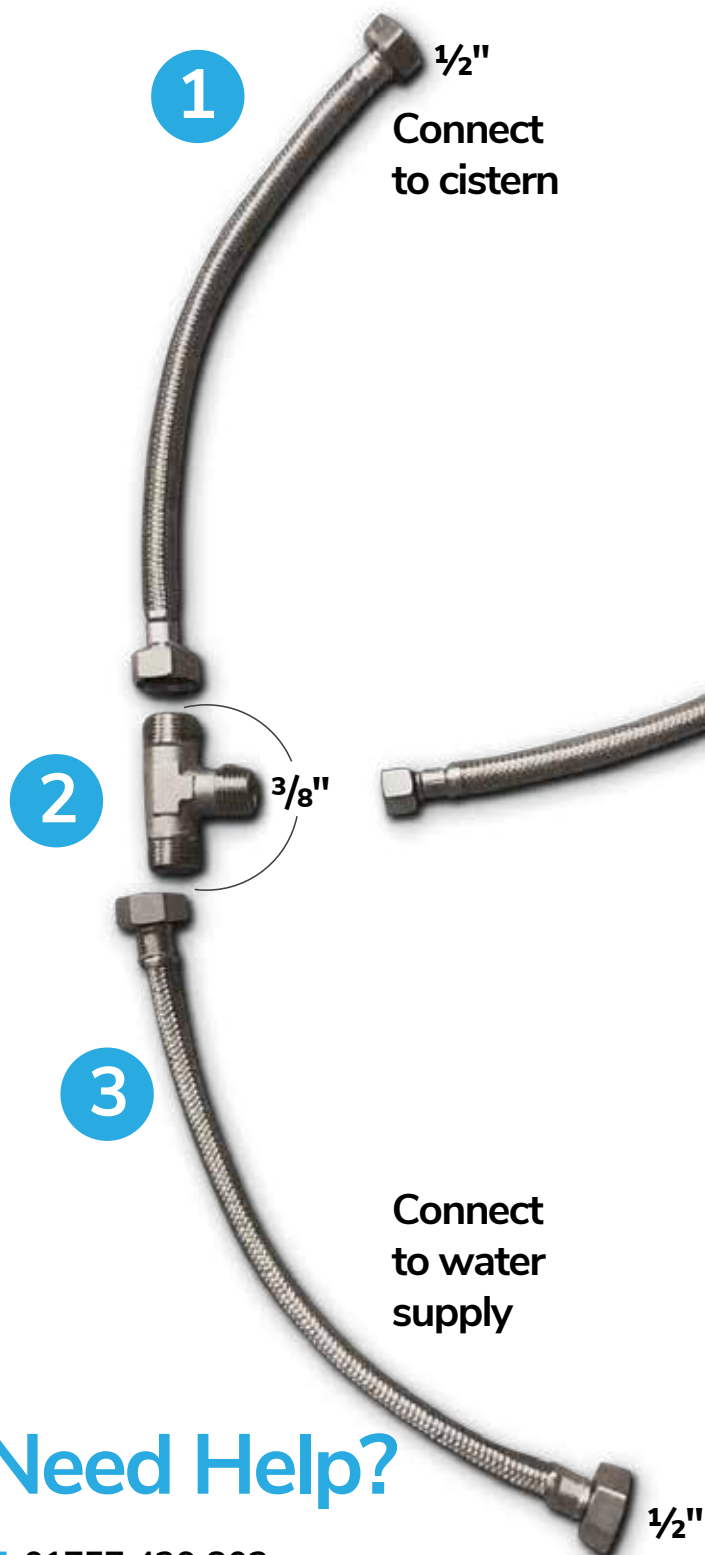

LAVALINO *by Every Drop Is Precious*

AN INTEGRATED BIDET & TOILET SEAT

1

1/2"
Connect
to cistern

2

3/8"

3

Connect
to water
supply

1/2"

4

3/8"
Connect
to seat

- 1 First flexi hose 1/2" x 3/8" - connect to cistern.
- 2 T bar 3/8" - connects the two flexi hoses and elbow hose together 1/2" x 3/8".
- 3 Second flexi hose - connect to water supply.
- 4 Elbow hose 3/8" x 3/8" - connect to seat.